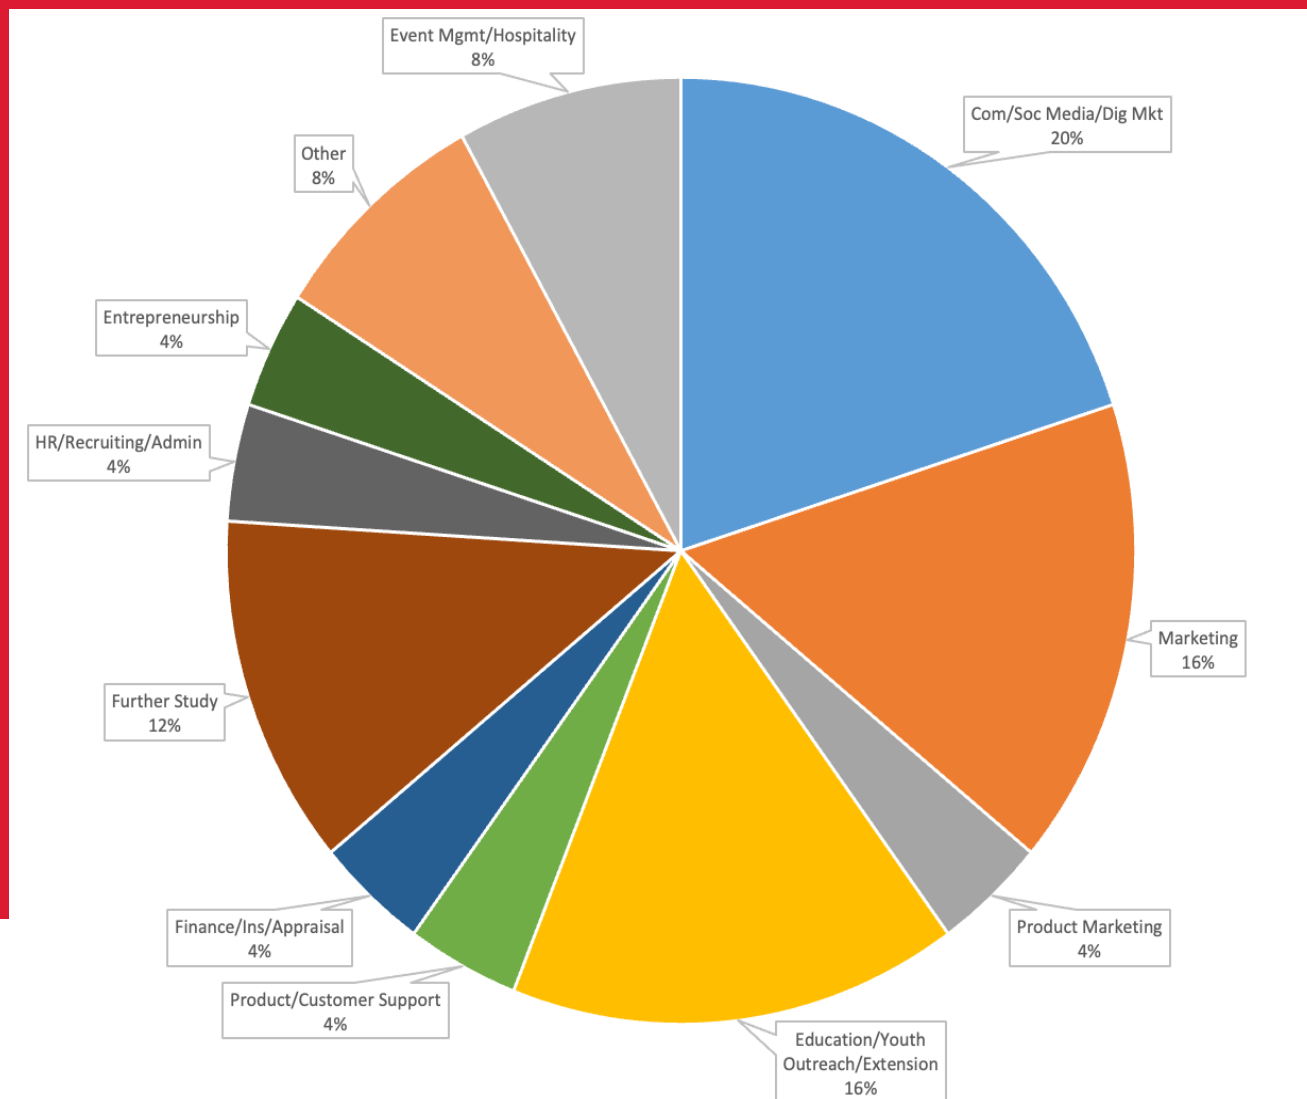

# AGRICULTURAL COMMUNICATION EMPLOYMENT AREAS

## Sample of Employers:

TransOva Genetics  
ISU Extension (Multiple locations)  
Vermeer  
Precision Tillage  
Iowa Soybean Association  
FarmTek  
Trader PhD  
Kent Feeds

Bader Rutter  
Dairy West  
ALCIVIA  
DHL Supply  
IL Farm Bureau  
Ball Horticulture  
Rooster Ag