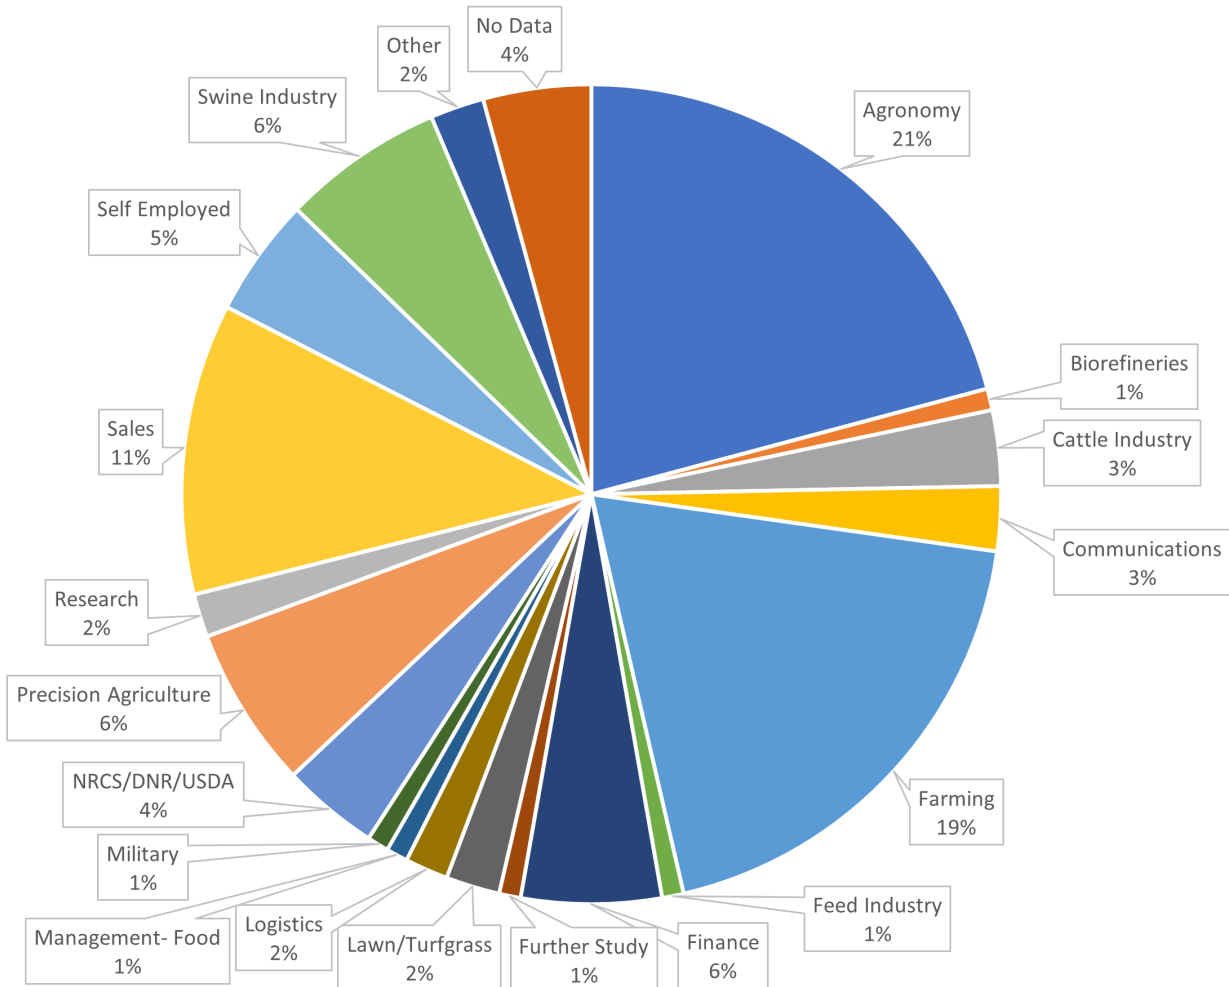

Agricultural Studies Employment Areas

Agricultural Studies Placement Data

Performance Livestock Analytics

USDA/NRCS/FSA
 Family Farm
 Van Wall Equipment
 Bayer
 Max Yield/New Coop
 Servitech
 John Deere
 Landus
 Wells Fargo/Other Banks

Cargill

Cedar County Cooperative
 Farm Bureau Financial Services
 Syngenta
 Iowa Select
 River Valley Coop
 Agreliant/Other Seed Companies
 Ag Leader Tech
 Sinclair Tractor
 FS Cooperative – multiple cooperatives