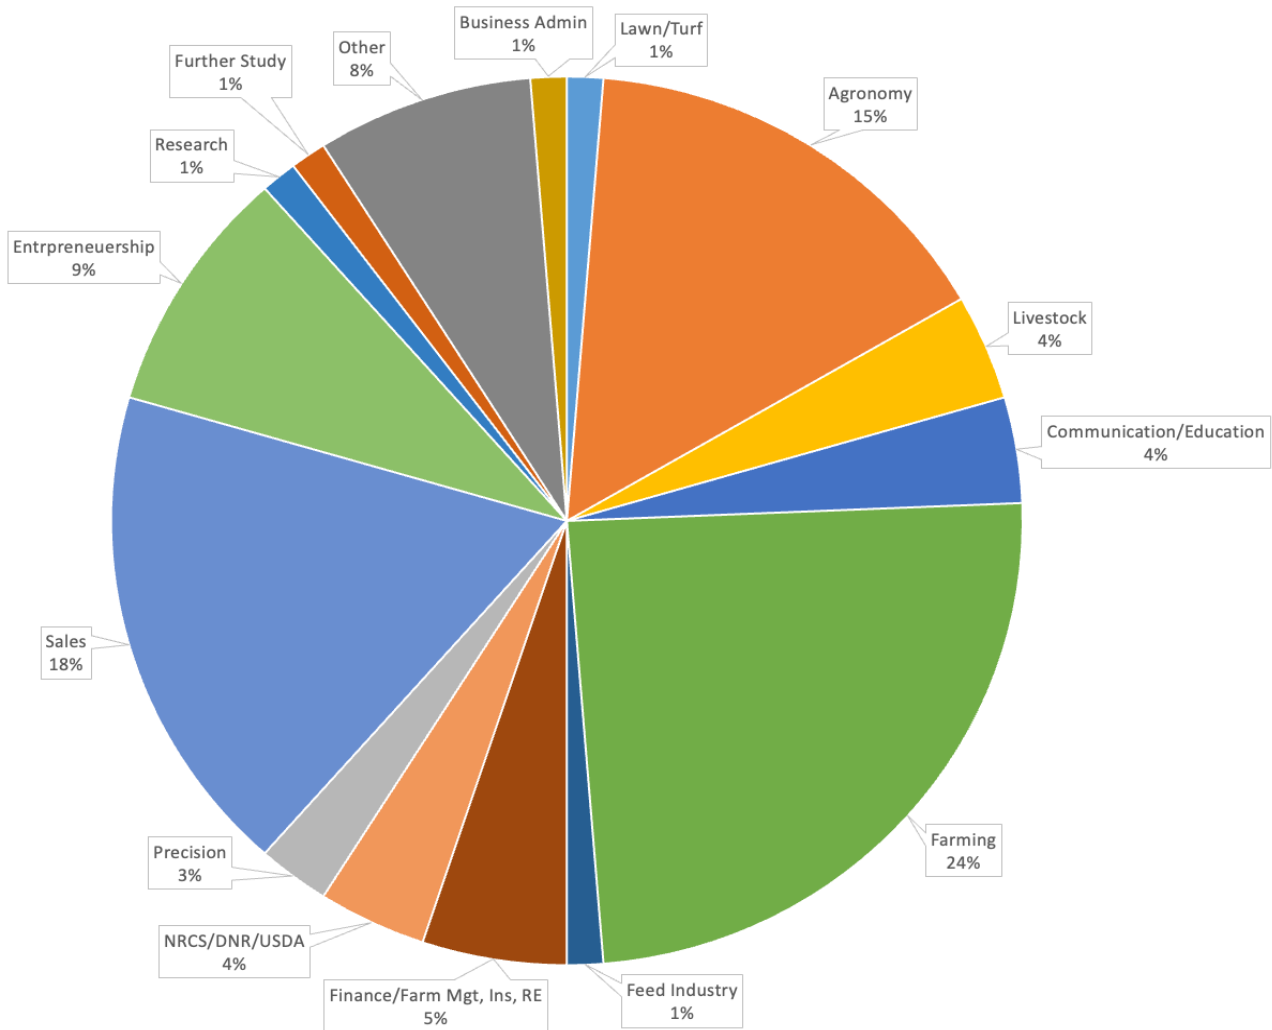

AGRICULTURAL STUDIES EMPLOYMENT AREAS

Sample of Employers:

Channel Seed
 Nutrien Ag Solutions
 Bayer Crop Science
 New Century FS
 Syngenta
 Remington Seed
 Key Coop
 USDA
 Midwest Land Group
 Farmers Win Coop

Van Wall
 Beck's
 RIA Federal Credit Union
 John Deere
 Tri County Ag
 Mutual of Omaha
 Haley Equipment
 Eldon Stutsman
 Hormel

5 Star Coop
 Latham Seeds
 NutriTech
 ISU Extension
 Heartland Coop
 Danfoss
 Pilot Grove Savings Bank
 Omaha Red Oak Livestock
 Market
 Winfield United